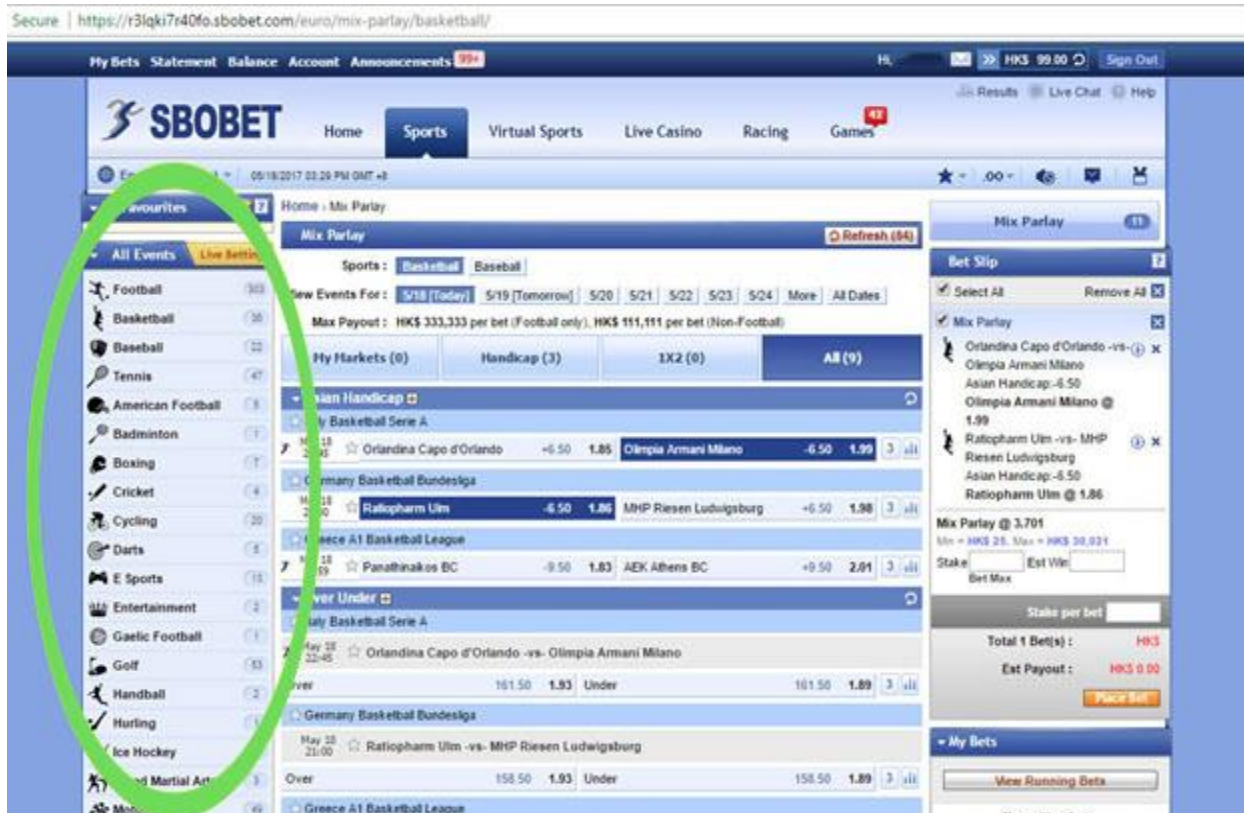

اگر گزینه **All Events** را انتخاب می کنید. درستونی که زیر آن باز است ، شما می توانید نوع ورزش خود را انتخاب کنید.