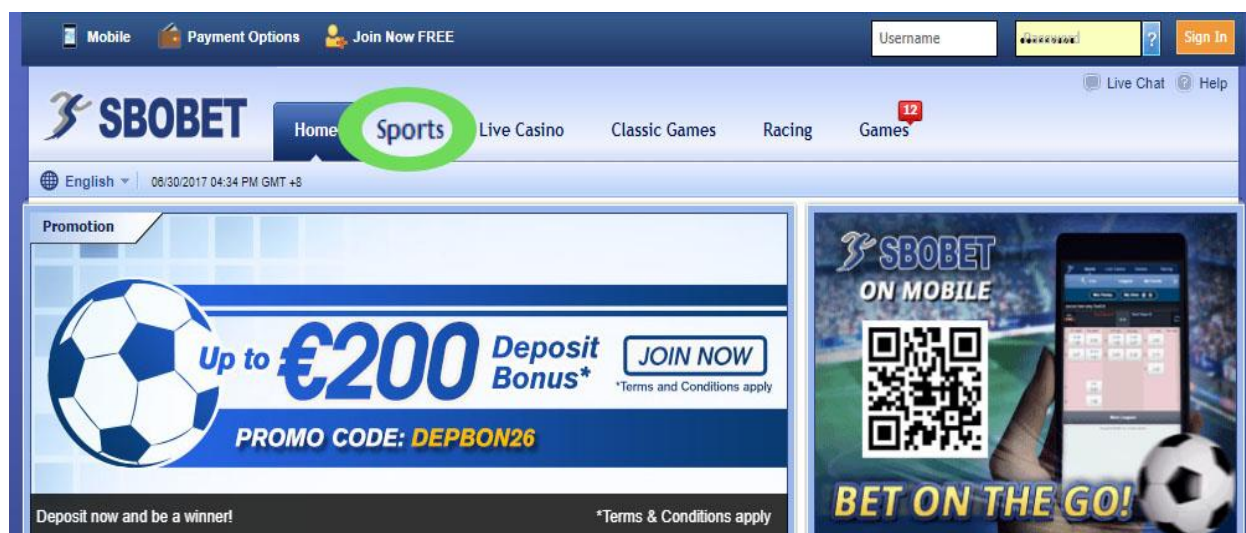

باز کردن صفحه کاربری در سایت SBOBET.COM

ابتدا صفحه اصلی سایت [sbobet.com](https://www.sbobet.com) را باز می کنید.

روی گزینه Sports کلیک کنید.

صفحه زیر باز می شود.

The screenshot shows the SBOBET website interface. At the top, there are links for 'Mobile', 'Payment Options', and 'Join Now FREE'. A login section includes fields for 'Username' and 'Password', and a 'Sign In' button. The main navigation bar features 'Home', 'Sports', 'Live Casino', 'Classic Games', 'Racing', and 'Games'. Below this, there's a language selector set to 'English' and a timestamp '05/19/2017 07:43 PM GMT +8'. The left sidebar lists 'My Favourites' and 'All Events' with sub-categories like Football (444), Basketball (59), Baseball (17), Tennis (29), American Football (4), Athletics (0), Badminton (1), Beach Soccer (2), Boxing (8), and Cricket (8). The main content area is titled 'Featured' and shows a table of sports events with columns for date, time, team names, and odds. A 'Bet Slip' panel on the right indicates 'No bets selected yet.' and includes a 'Register now!' button.