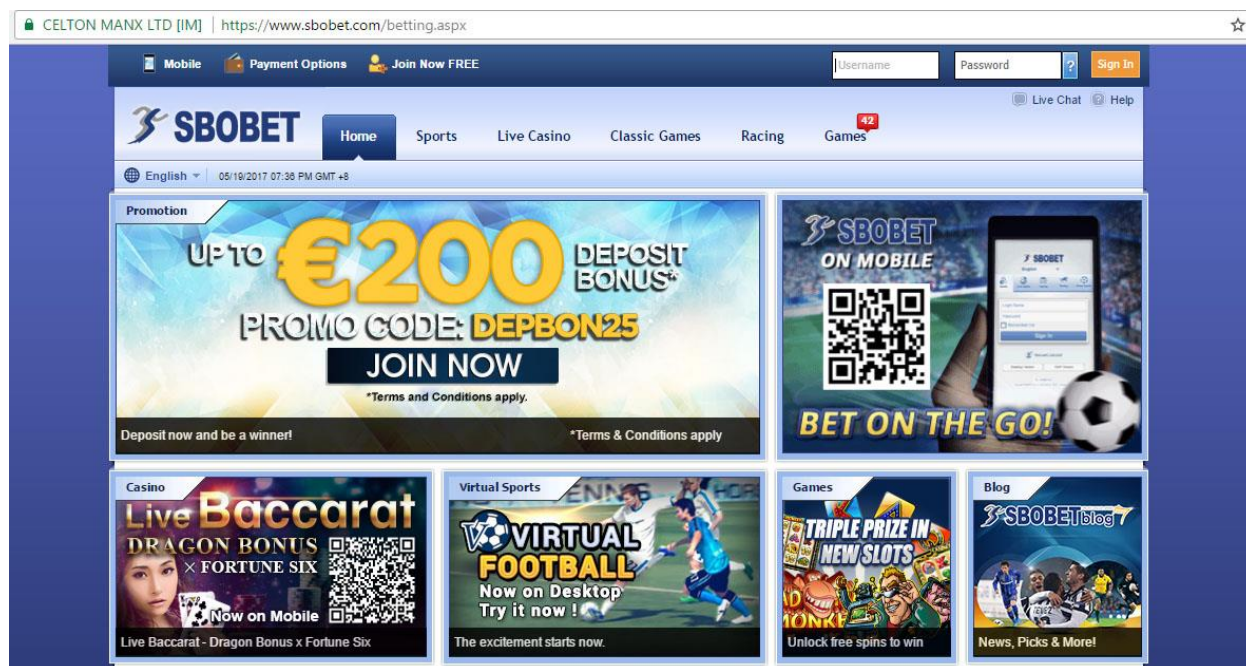

باز کردن صفحه کاربری در سایت SBOBET.COM

ابتدا صفحه اصلی سایت [sbobet.com](https://www.sbobet.com) را باز می کنید.

روی گزینه Sports کلیک کنید.

صفحه زیر باز می شود.

The screenshot shows the SBOBET website interface. At the top, there are links for 'Mobile', 'Payment Options', and 'Join Now FREE'. A login section includes fields for 'Username' and 'Password', and a 'Sign In' button. The main navigation bar features 'Home', 'Sports', 'Live Casino', 'Classic Games', 'Racing', and 'Games'. Below this, there's a language selector set to 'English' and a timestamp '05/19/2017 07:43 PM GMT +8'. The left sidebar lists 'My Favourites' and 'All Events' with sub-categories like Football (444), Basketball (59), Baseball (17), Tennis (29), American Football (4), Athletics (0), Badminton (1), Beach Soccer (2), Boxing (8), and Cricket (8). The main content area is titled 'Featured' and shows a table of sports events with columns for date, time, team names, and odds. A 'Bet Slip' panel on the right indicates 'No bets selected yet.' and includes a 'Register now!' button.