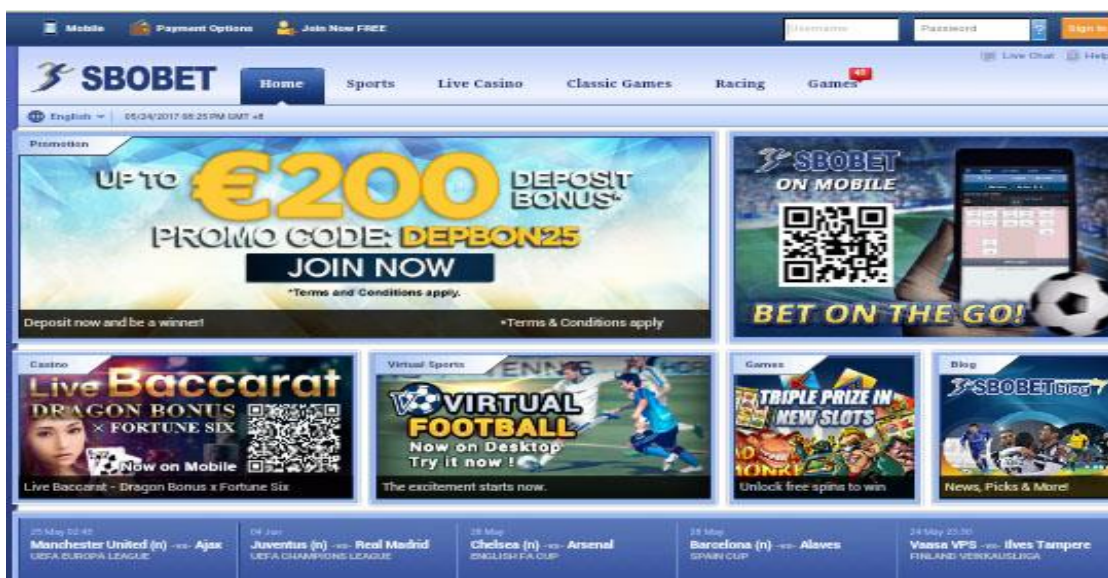

اگر در قسمت پایین صفحه به روی گزینه Desktop Version کلیک نمایید، صفحه موبایل شما مدل صفحه کامپیوتر باز می شود که برای آموزش نحوه کار کردن به جزوه Sbobet.com مراجعه فرمایید.