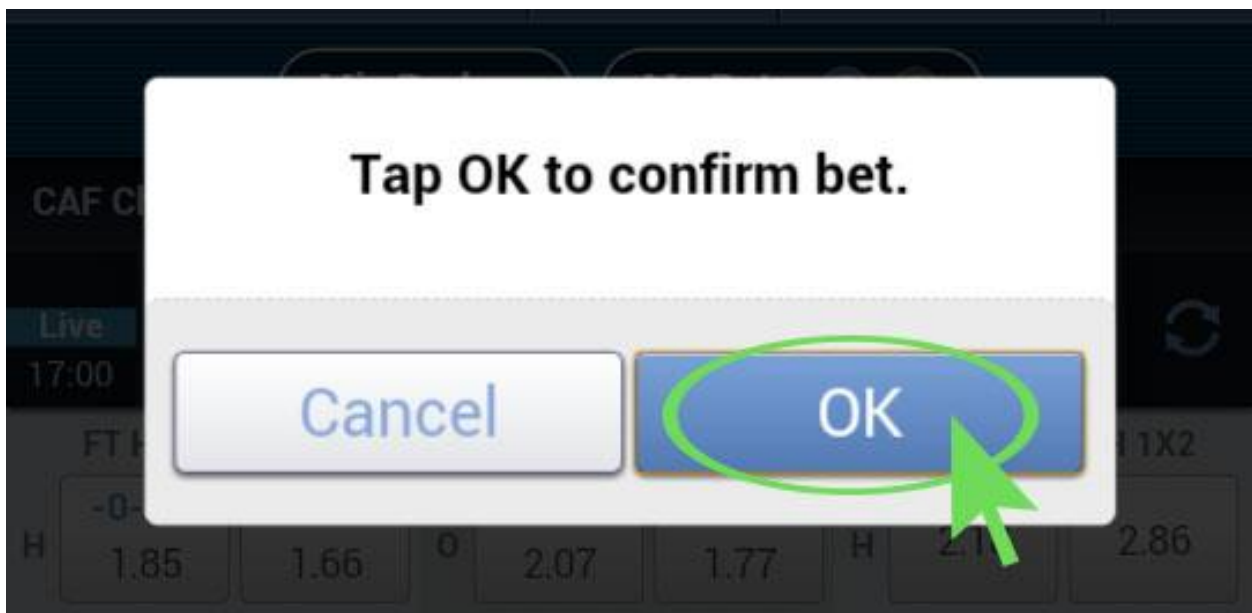

صفحه زیر برای شما باز می شود به روی گزینه Ok کلیک نمایید تا شرط شما بسته شود.