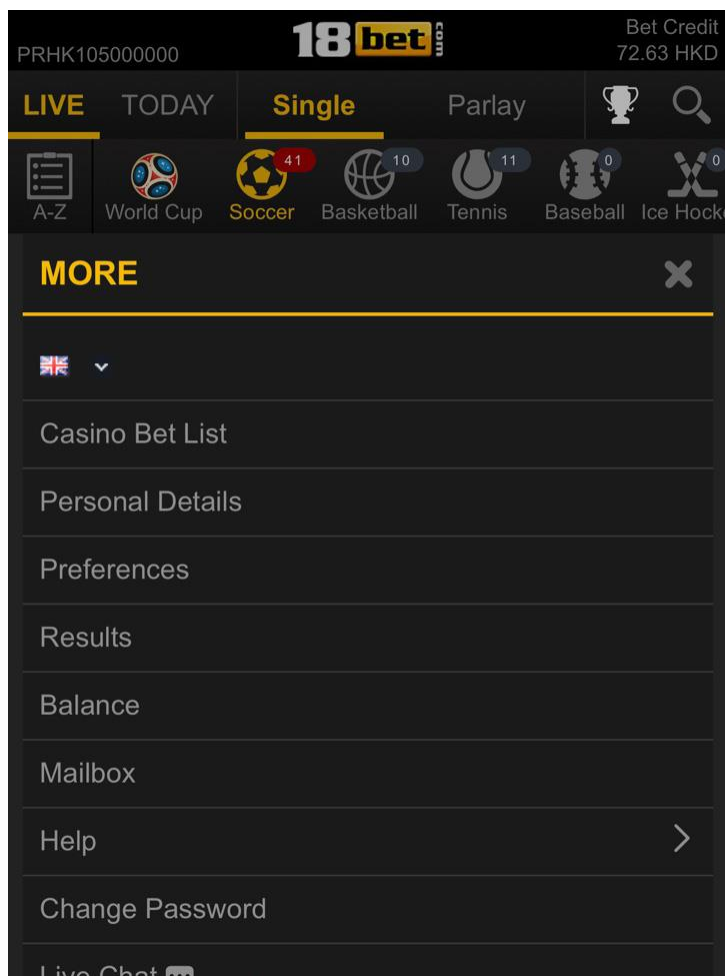

صفحه زیر برای شما باز می شود.