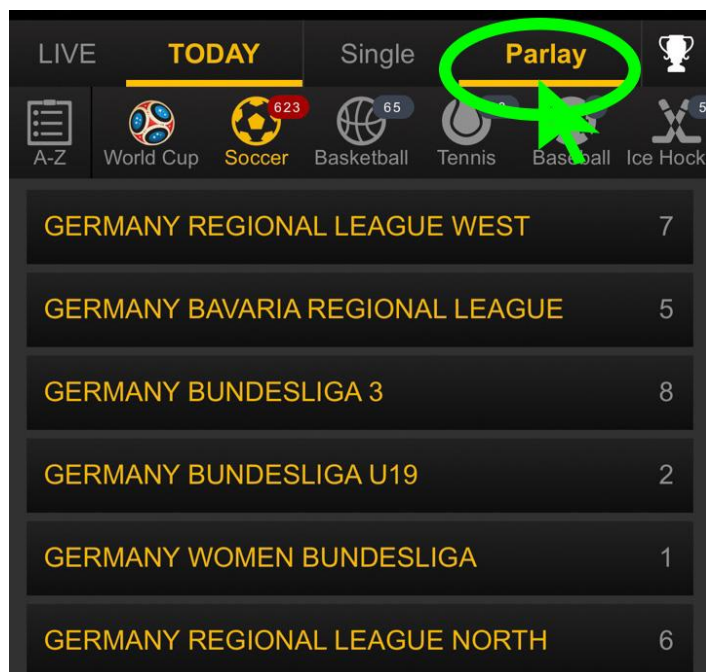

اگر میخواهید بازی ها را به صورت میکس شرط بندی کنید و به صورت هم زمان به روی همه آنها شرط ببندید، ابتدا به روی گزینه Parlay کلیک نمایید .