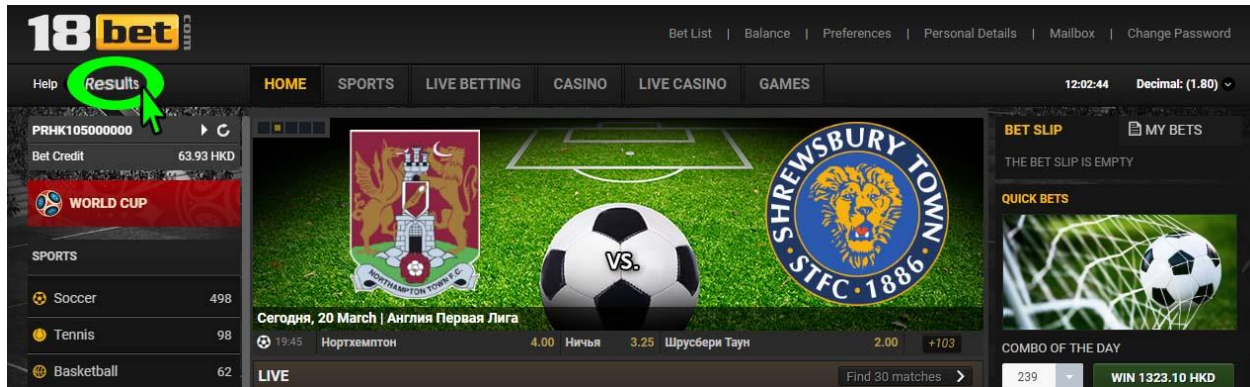

Bet Credit مقدار موجودی فعلی شما را بعد از بردها و یا باخت ها نشان می دهد.

Given Credit مقداری که اکانت خود را شارژ کرده اید را نشان می دهد.

چنانچه به دنبال نتیجه بازی ها هستید در صفحه اصلی سمت چپ صفحه به روی گزینه Results کلیک نمایید.