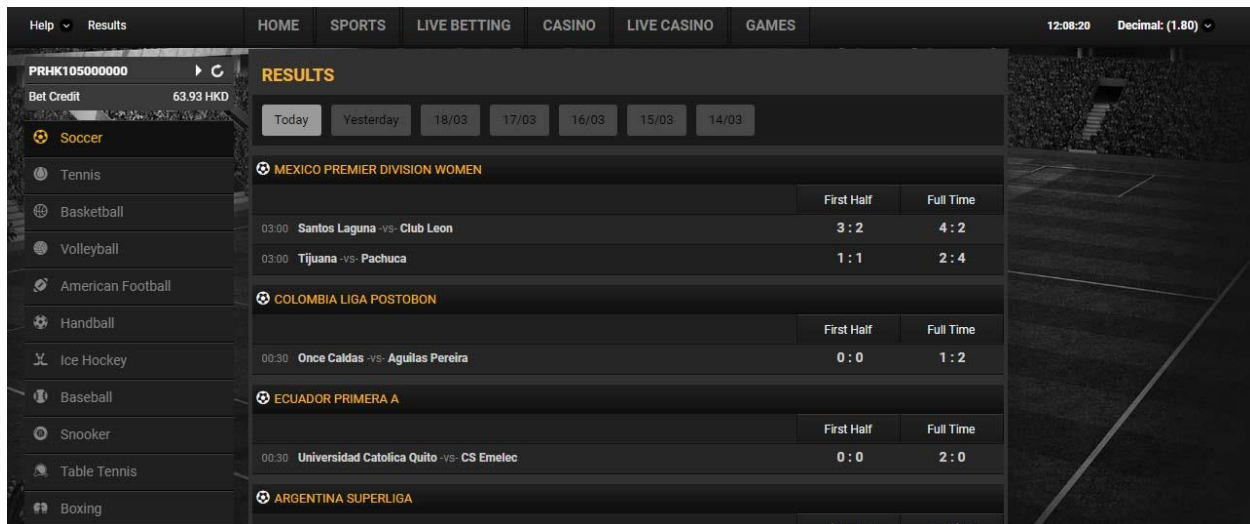

صفحه زیر برای شما باز می شود.

در سمت چپ صفحه می توانید ورزش مورد نظر را انتخاب کنید.

The screenshot shows a sports betting website interface. On the left, there is a sidebar menu with various sports categories: Soccer, Tennis, Basketball, Volleyball, American Football, Handball, Ice Hockey, Baseball, Snooker, Table Tennis, Boxing, Golf, and Rugby League. This sidebar menu is circled in green. The main content area is titled "RESULTS" and features a navigation bar with tabs for "Today", "Yesterday", "18/03", "17/03", "16/03", "15/03", and "14/03". Below this, there are sections for different leagues and their match results: